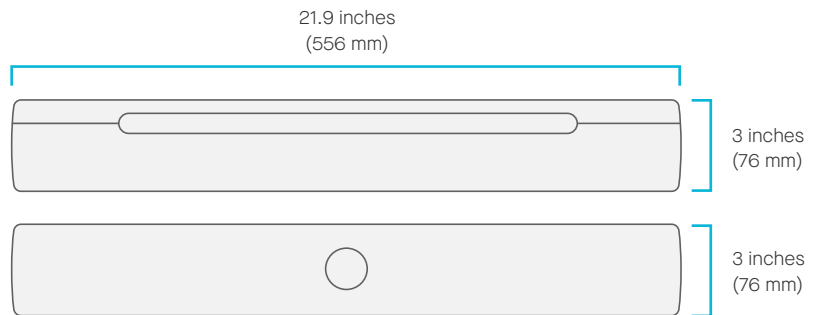

Video

- 4x digital zoom
- 4056*3040 (12 MP) capture resolution
- 120 degrees horizontal field of view
- Automatic people framing (*available in beta)
- Hardware accelerated video encode and decode
- Distortion correction
- Noise reduction
- Chromatic aberration correction
- Automatic white balance and color correction
- People video resolution: Up to 1080p / 30
- Content video resolution: 720p / 60, 1080p / 30

Width: 21.9 inches (556 mm)
Height: 3 inches (76 mm)
Depth: 3 inches (76 mm)
Weight: 3.75 pounds (1.7 kg)

What's in the box

Neat Bar
HDMI cable (6.5 feet / 2 meters)
Ethernet cable (9.8 feet / 3 meters)
Power cord (9.8 feet / 3 meters)
Mount adapter, wall mount, screen mount and table stand
4x M6 (1.18 inches / 30mm) screw for VESA mount
4x M8 (1.18 inches / 30mm) screw for VESA mount for two-screen setup
2x spacer to secure parallel TV mount

Networking & ports

- WiFi
- USB-C (reserved for future use)
- Ethernet (supports PoE)
- Power adapter for AC (optional)

Size & weight

- Width: 7.8 inches (198 mm)
- Height: 1.7 inches (42 mm)
- Depth: 5 inches (127 mm)
- Weight: 1.15 pounds (520 g)