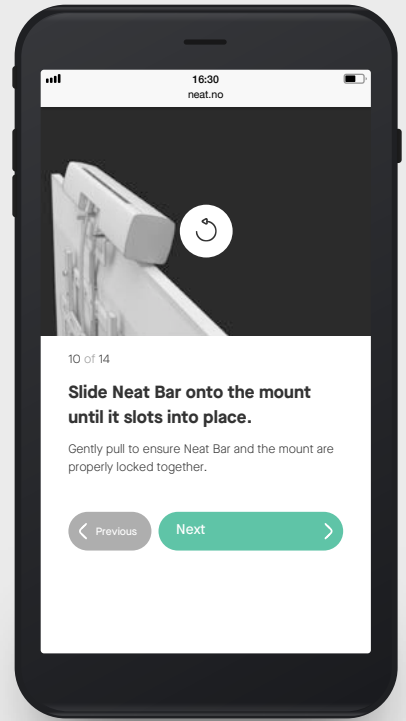

All you need is in the box, including mounts, cables and clear instructions. So it's easy for anyone to install and set-up, above or below one or two screens.

Our dedicated Neat Pad Controller comes included with Neat Bar, but you can choose to add an additional Neat Pad to be used as a scheduling display outside your meeting room.

Networking & ports

- WiFi
- USB-C (reserved for future use)
- Ethernet (supports PoE)
- Power adapter for AC (optional)

Size & weight

- Width: 7.8 inches (198 mm)
- Height: 1.7 inches (42 mm)
- Depth: 5 inches (127 mm)
- Weight: 1.15 pounds (520 g)

What's in the box

- Neat Pad
- 2x Ethernet cable (9.8 feet / 3 meters + 16.4 feet / 5 meters)
- PoE power adapter
- Mount adapter, side mount and wall mount
- 4x M4 (0.39 inches / 10 mm) screw for the wall mount
- 3x M4 (0.26 inches / 6.7 mm) screw for the side mount

Scan the QR code

Choose your mount

Follow the instructions

Single

Dual

Screen

Wall

Table