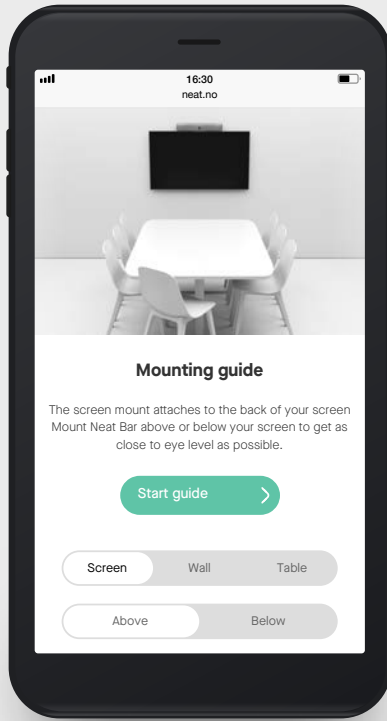

All you need is in the box, including mounts, cables and clear instructions. So it's easy for anyone to install and set-up, above or below one or two screens.

Our dedicated Neat Pad Controller comes included with Neat Bar, but you can choose to add an additional Neat Pad to be used as a scheduling display outside your meeting room.

Networking & ports

- WiFi
- USB-C (reserved for future use)
- Ethernet (supports PoE)
- Power adapter for AC (optional)

Size & weight

- Width: 7.8 inches (198 mm)
- Height: 1.7 inches (42 mm)
- Depth: 5 inches (127 mm)
- Weight: 1.15 pounds (520 g)

What's in the box

- Neat Pad
- 2x Ethernet cable (9.8 feet / 3 meters + 16.4 feet / 5 meters)
- PoE power adapter
- Mount adapter, side mount and wall mount
- 4x M4 (0.39 inches / 10 mm) screw for the wall mount
- 3x M4 (0.26 inches / 6.7 mm) screw for the side mount

Scan the QR code

Choose your mount

Follow the instructions

Single

Dual

Screen

Wall

Table