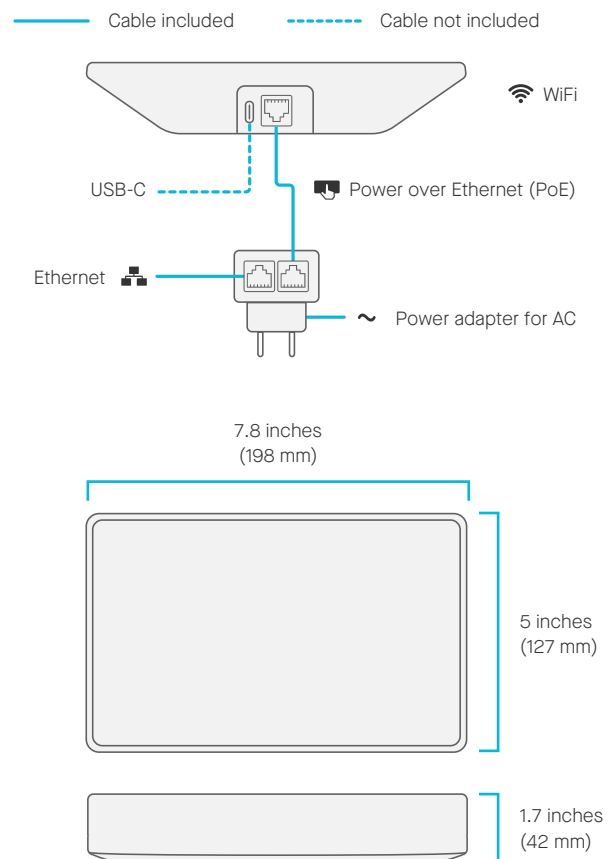

Networking & ports

WiFi (* available in beta)
AC Power (internal power supply)
Ethernet
USB-C for touch input (* available in beta)
2x HDMI out for external screens
HDMI-in for Zoom sharing (1080p)

Size & weight

Width: 21.9 inches (556 mm)
Height: 3 inches (76 mm)
Depth: 3 inches (76 mm)
Weight: 3.75 pounds (1.7 kg)

What's in the box

Neat Bar
HDMI cable (6.5 feet / 2 meters)
Ethernet cable (9.8 feet / 3 meters)
Power cord (9.8 feet / 3 meters)
Mount adapter, wall mount, screen mount and table stand
4x M6 (1.18 inches / 30mm) screw for VESA mount
4x M8 (1.18 inches / 30mm) screw for VESA mount for two-screen setup
2x spacer to secure parallel TV mount

Networking & ports

- WiFi
- USB-C (reserved for future use)
- Ethernet (supports PoE)
- Power adapter for AC (optional)

Size & weight

- Width: 7.8 inches (198 mm)
- Height: 1.7 inches (42 mm)
- Depth: 5 inches (127 mm)
- Weight: 1.15 pounds (520 g)

What's in the box

- Neat Pad
- 2x Ethernet cable (9.8 feet / 3 meters + 16.4 feet / 5 meters)
- PoE power adapter
- Mount adapter, side mount and wall mount
- 4x M4 (0.39 inches / 10 mm) screw for the wall mount
- 3x M4 (0.26 inches / 6.7 mm) screw for the side mount