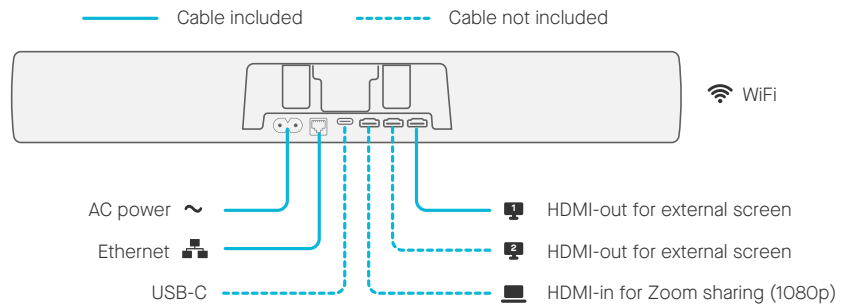

Security

- Secure boot
- Communications are established with 256-bit TLS encryption
- Shared content is encrypted with AES-256 encryption
- The Zoom Rooms app is secured with App Lock Code
- As a native Zoom device Neat Bar supports all Zoom signaling and media encryption protocols.
- Read more about Zoom security: <https://zoom.us/docs/doc/Zoom-Security-White-Paper.pdf>

Networking & ports

WiFi (* available in beta)
AC Power (internal power supply)
Ethernet
USB-C for touch input (* available in beta)
2x HDMI out for external screens
HDMI-in for Zoom sharing (1080p)

Size & weight

Width: 21.9 inches (556 mm)
Height: 3 inches (76 mm)
Depth: 3 inches (76 mm)
Weight: 3.75 pounds (1.7 kg)

What's in the box

Neat Bar
HDMI cable (6.5 feet / 2 meters)
Ethernet cable (9.8 feet / 3 meters)
Power cord (9.8 feet / 3 meters)
Mount adapter, wall mount, screen mount and table stand
4x M6 (1.18 inches / 30mm) screw for VESA mount
4x M8 (1.18 inches / 30mm) screw for VESA mount for two-screen setup
2x spacer to secure parallel TV mount

Networking & ports

- WiFi
- USB-C (reserved for future use)
- Ethernet (supports PoE)
- Power adapter for AC (optional)

Size & weight

- Width: 7.8 inches (198 mm)
- Height: 1.7 inches (42 mm)
- Depth: 5 inches (127 mm)
- Weight: 1.15 pounds (520 g)