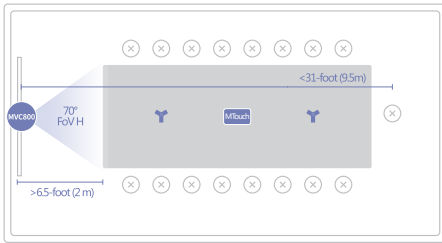

## MVC800 | Large meeting room | 12-20+ people