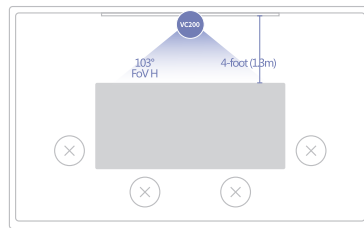

- Easier for everyone to be heard and involved in the meeting.
- Simplify deployment, keep workspaces orderly and fit a wide range of needs.

Microsoft Teams Microsoft Office 365