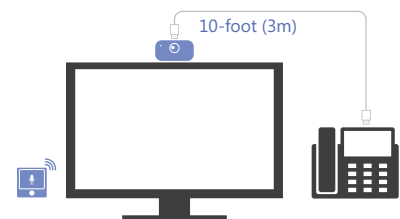

What's included

- VP59 (includes codec, camera, microphone)
- Wireless microphone: CPW90(Optional)
- Other components and accessories TBD

Microsoft Teams Microsoft Office 365