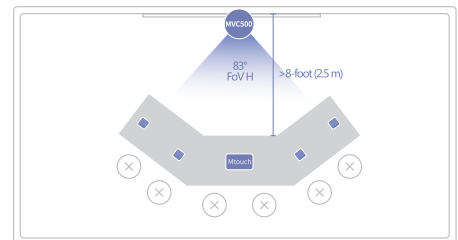

What's included

- Mini-PC: NUC
- Camera: UVC50
- Console(touch pad): MTouch
- Screen share adapter: MShare
- Wireless microphone: CPW90 (or optional VCM34 wired microphone)
- Speaker: Sound bar
- Others components and accessories TBD

Microsoft Teams   Microsoft Office 365   Skype for Business