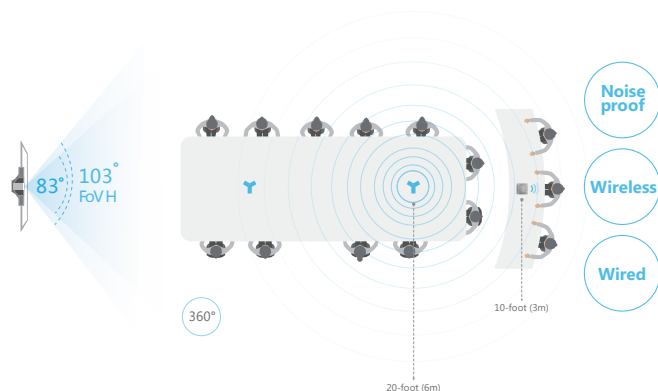

### Right and broad choices

For multiple scenarios and fit any budget

- Up to four wired or wireless microphones and multiple video cameras options ensure coverage of conference whether with two or 20 participants.
- Ideal for both small and large rooms space utilization.
- With up to four devices from entry to premium level, flexible enough to fit any budget.

### Superior audio and video performance

Consistent SFB/Teams experience

- Range of HD and wide-angle cameras ideal for any size conference room with two or 20 participants.
- For MVC series, connect up to four wired beamforming array microphones, featuring 20 feet(6m) 360-degree voice pickup technology. Optional wireless and wired microphone packages. Smart noise-proof technology.
- Embedded with the SFB/Teams application for a consistent user interface and workflow.